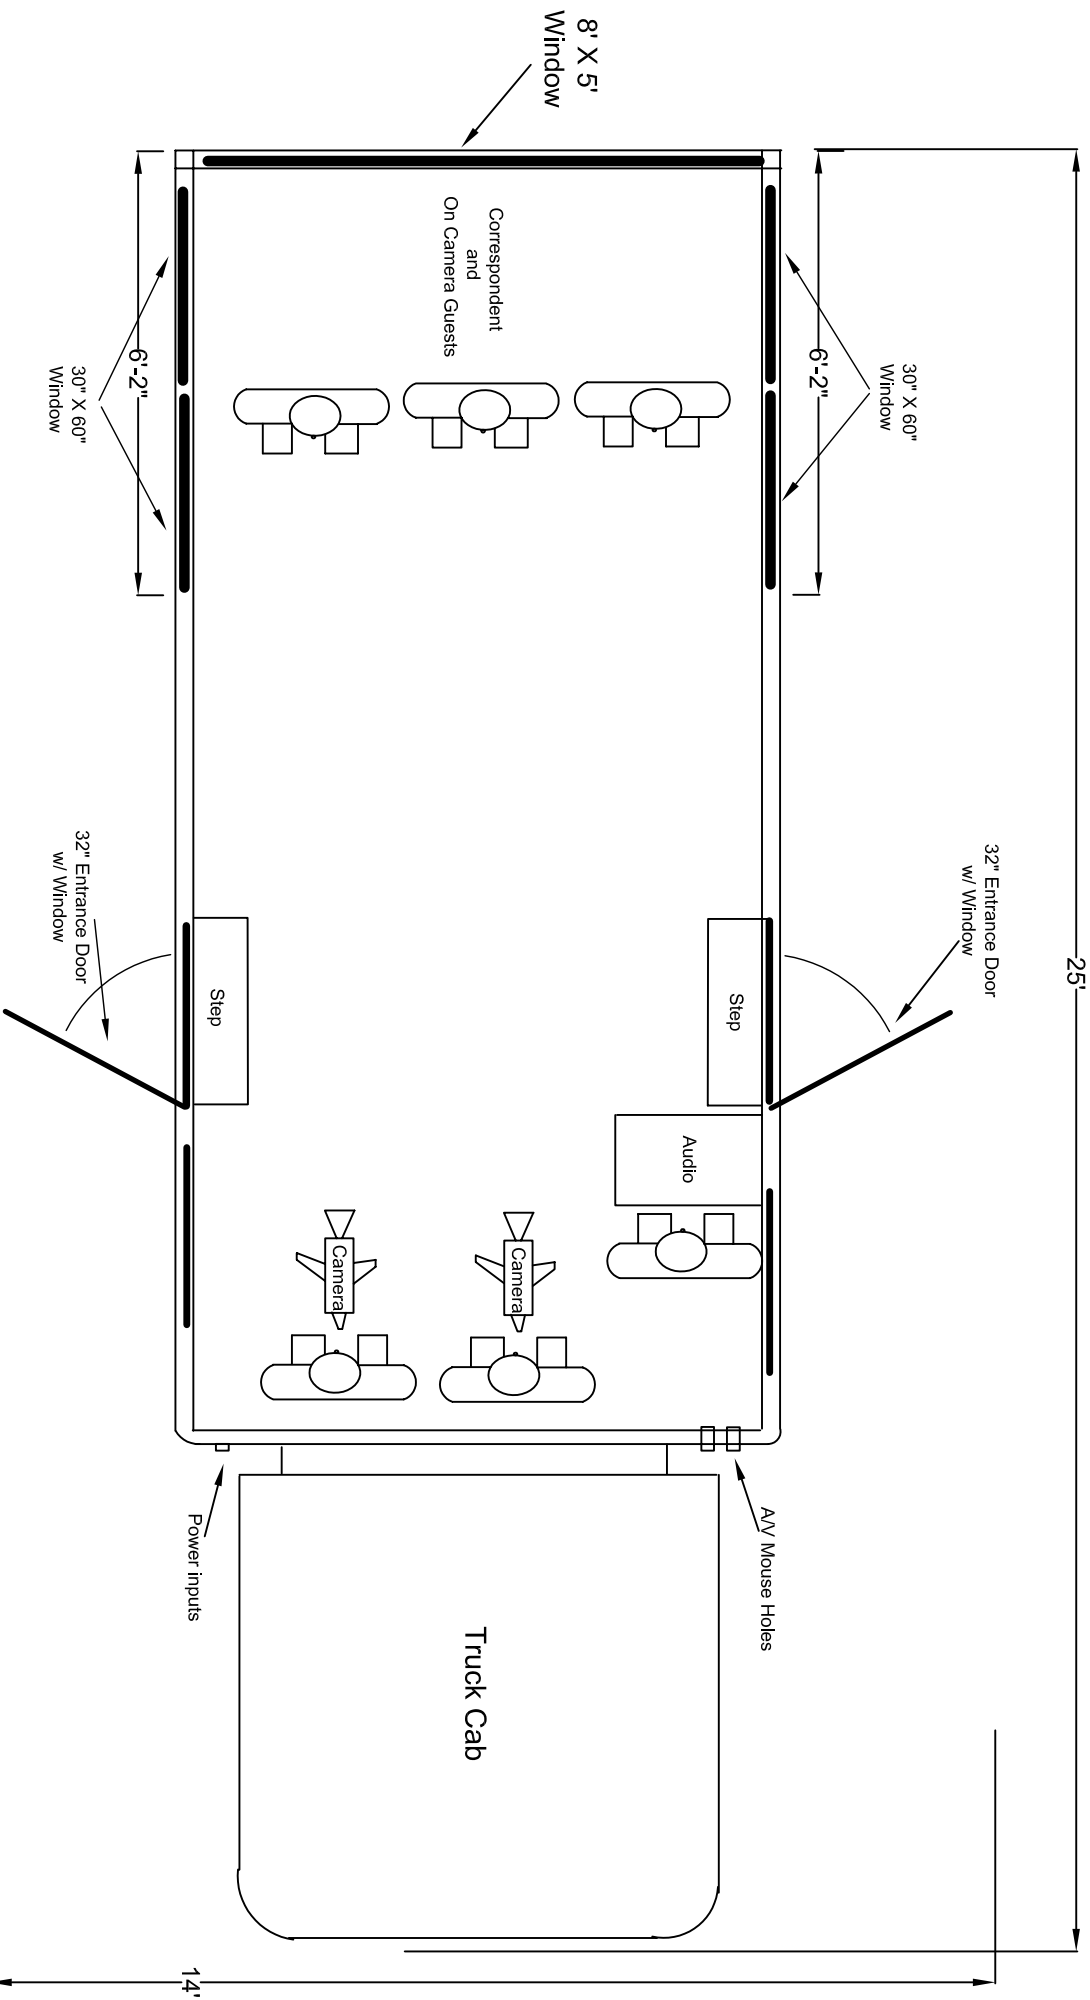

White Mini Truck Studio Crew Floor Plan

Total Outside Length
25'

Scale: 3/8" = 1'