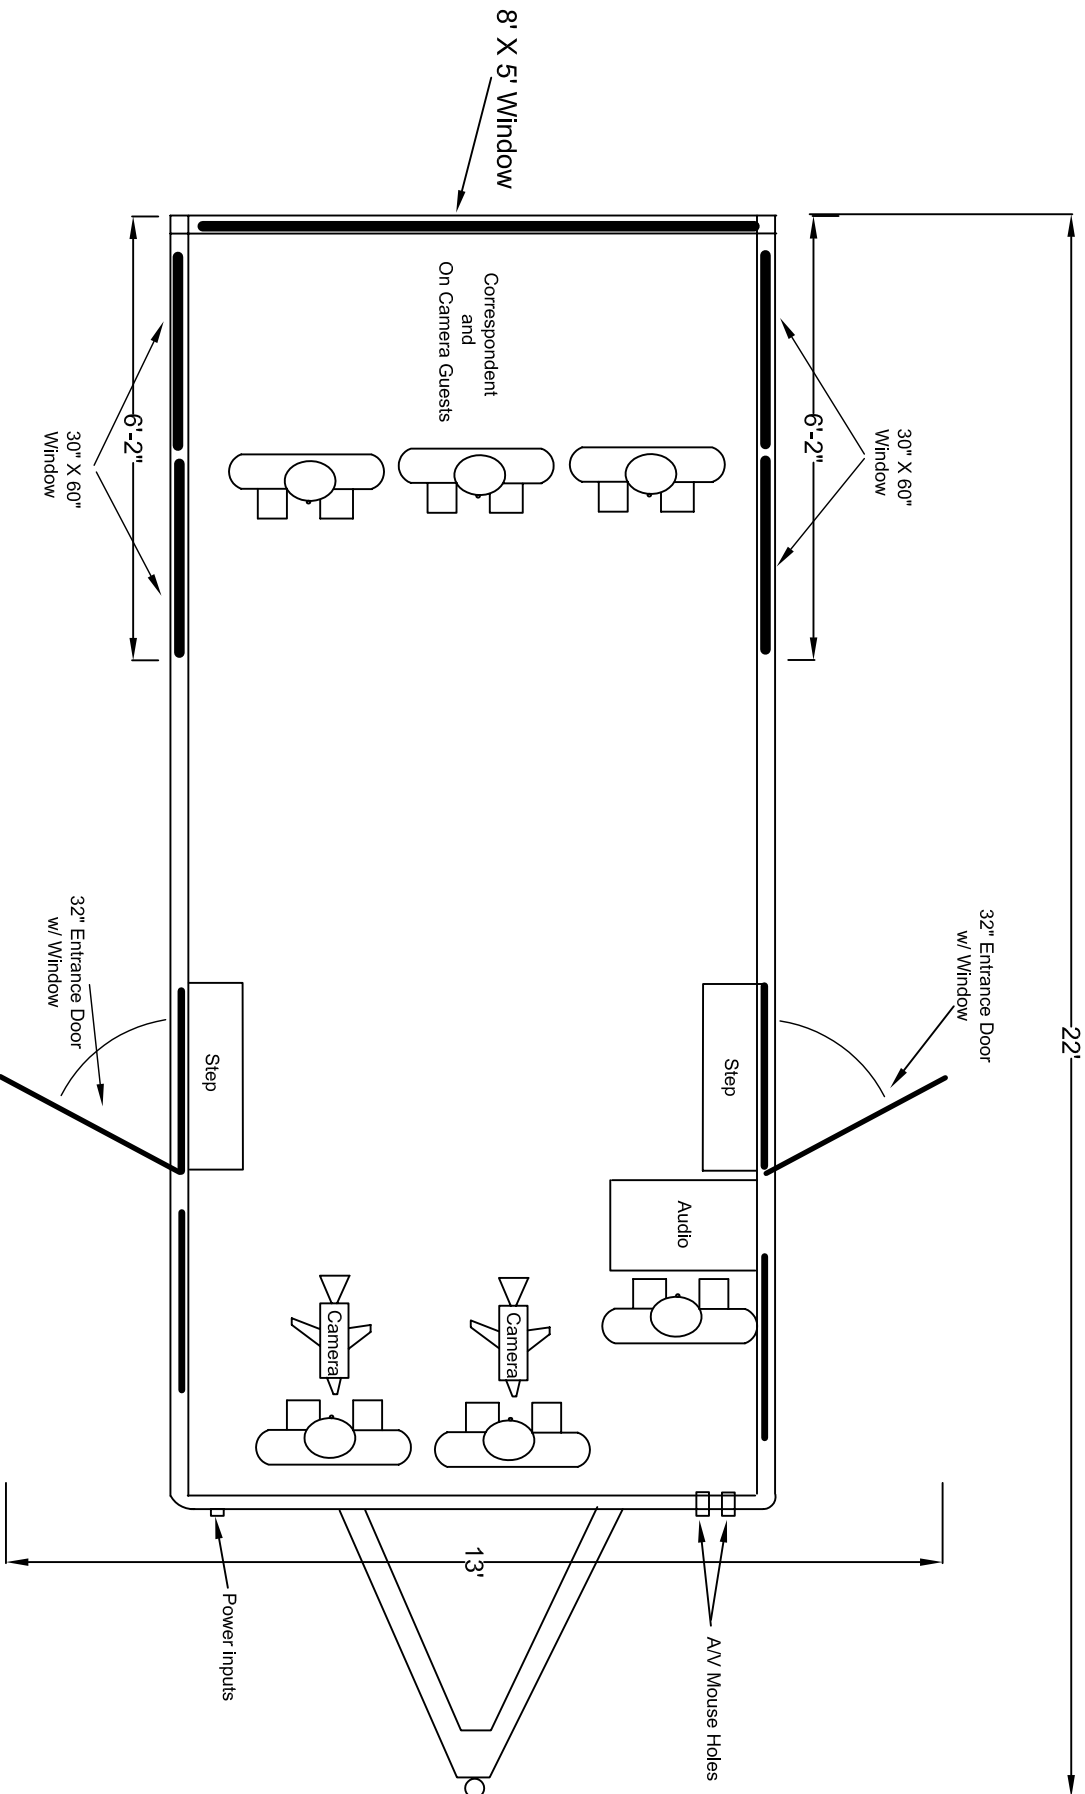

# White Mini Studio Crew Floor Plan

Total Outside Length 22'

Scale: 3/8" = 1'