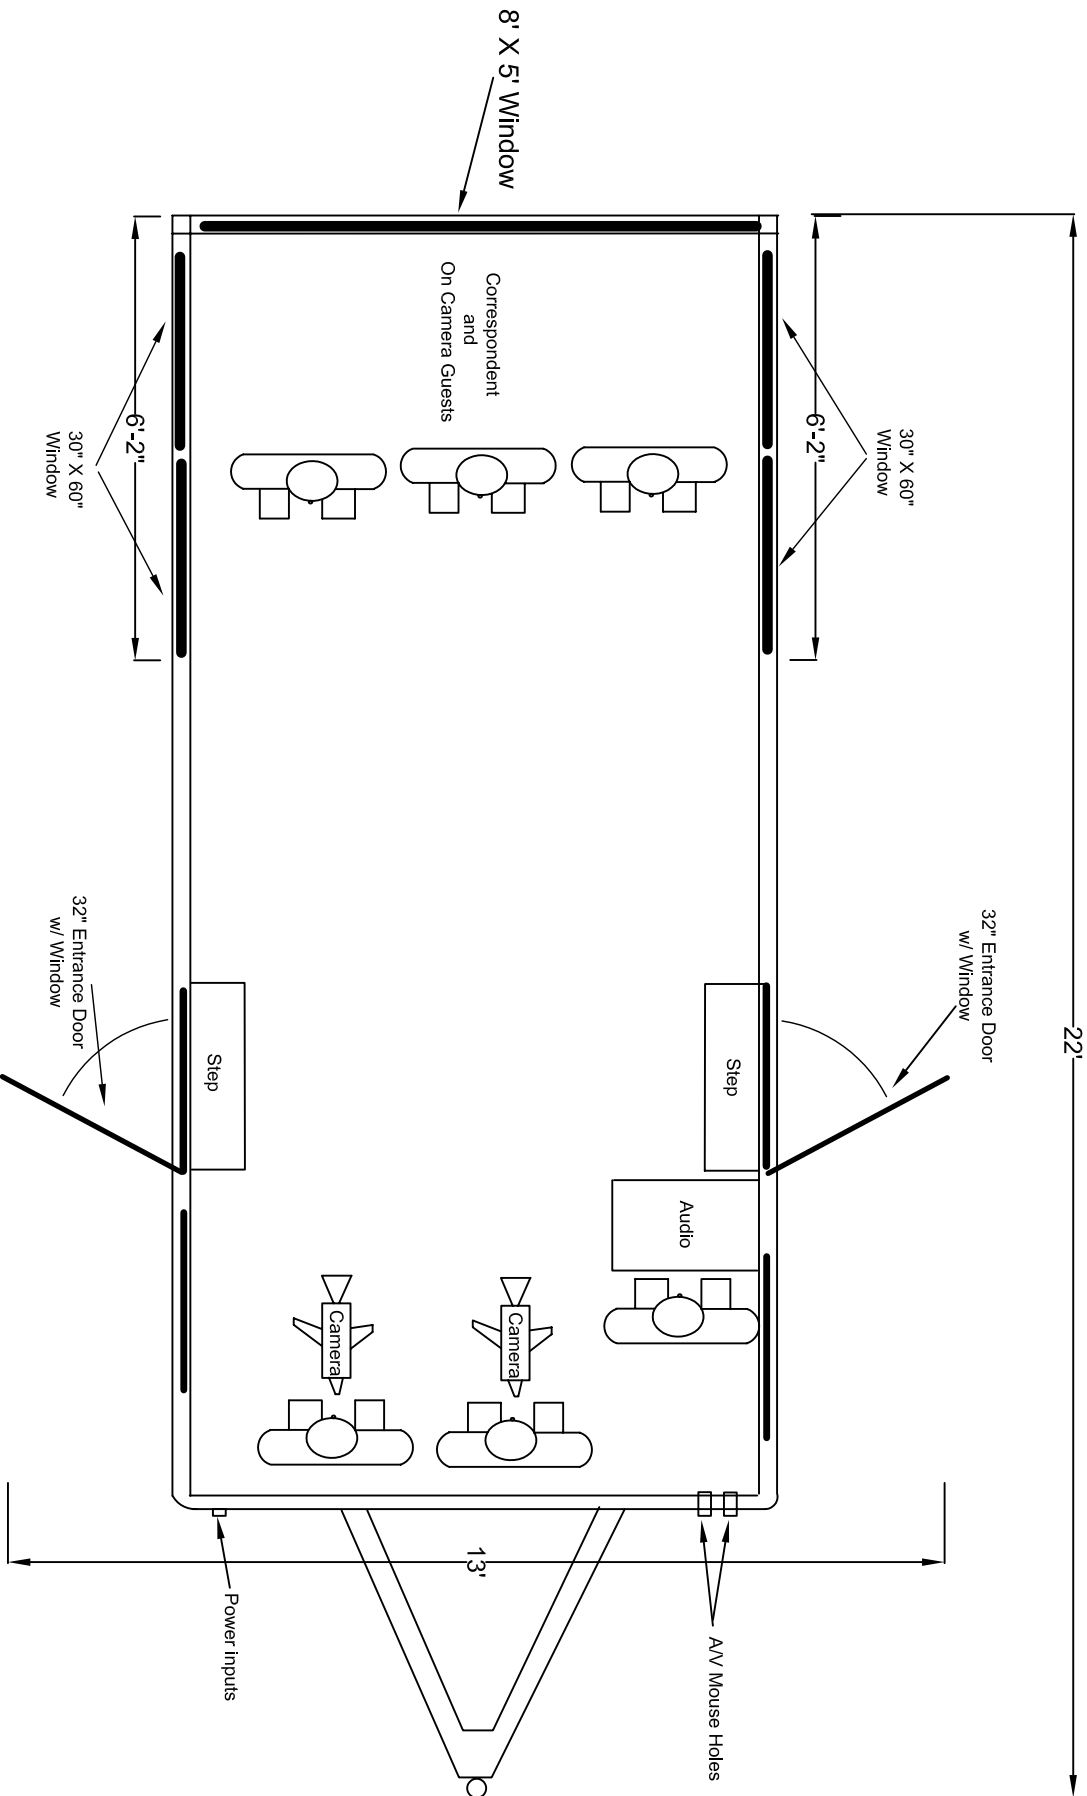

# White Mini Studio Crew Floor Plan

Total Outside Length 22'

Scale: 3/8" = 1'