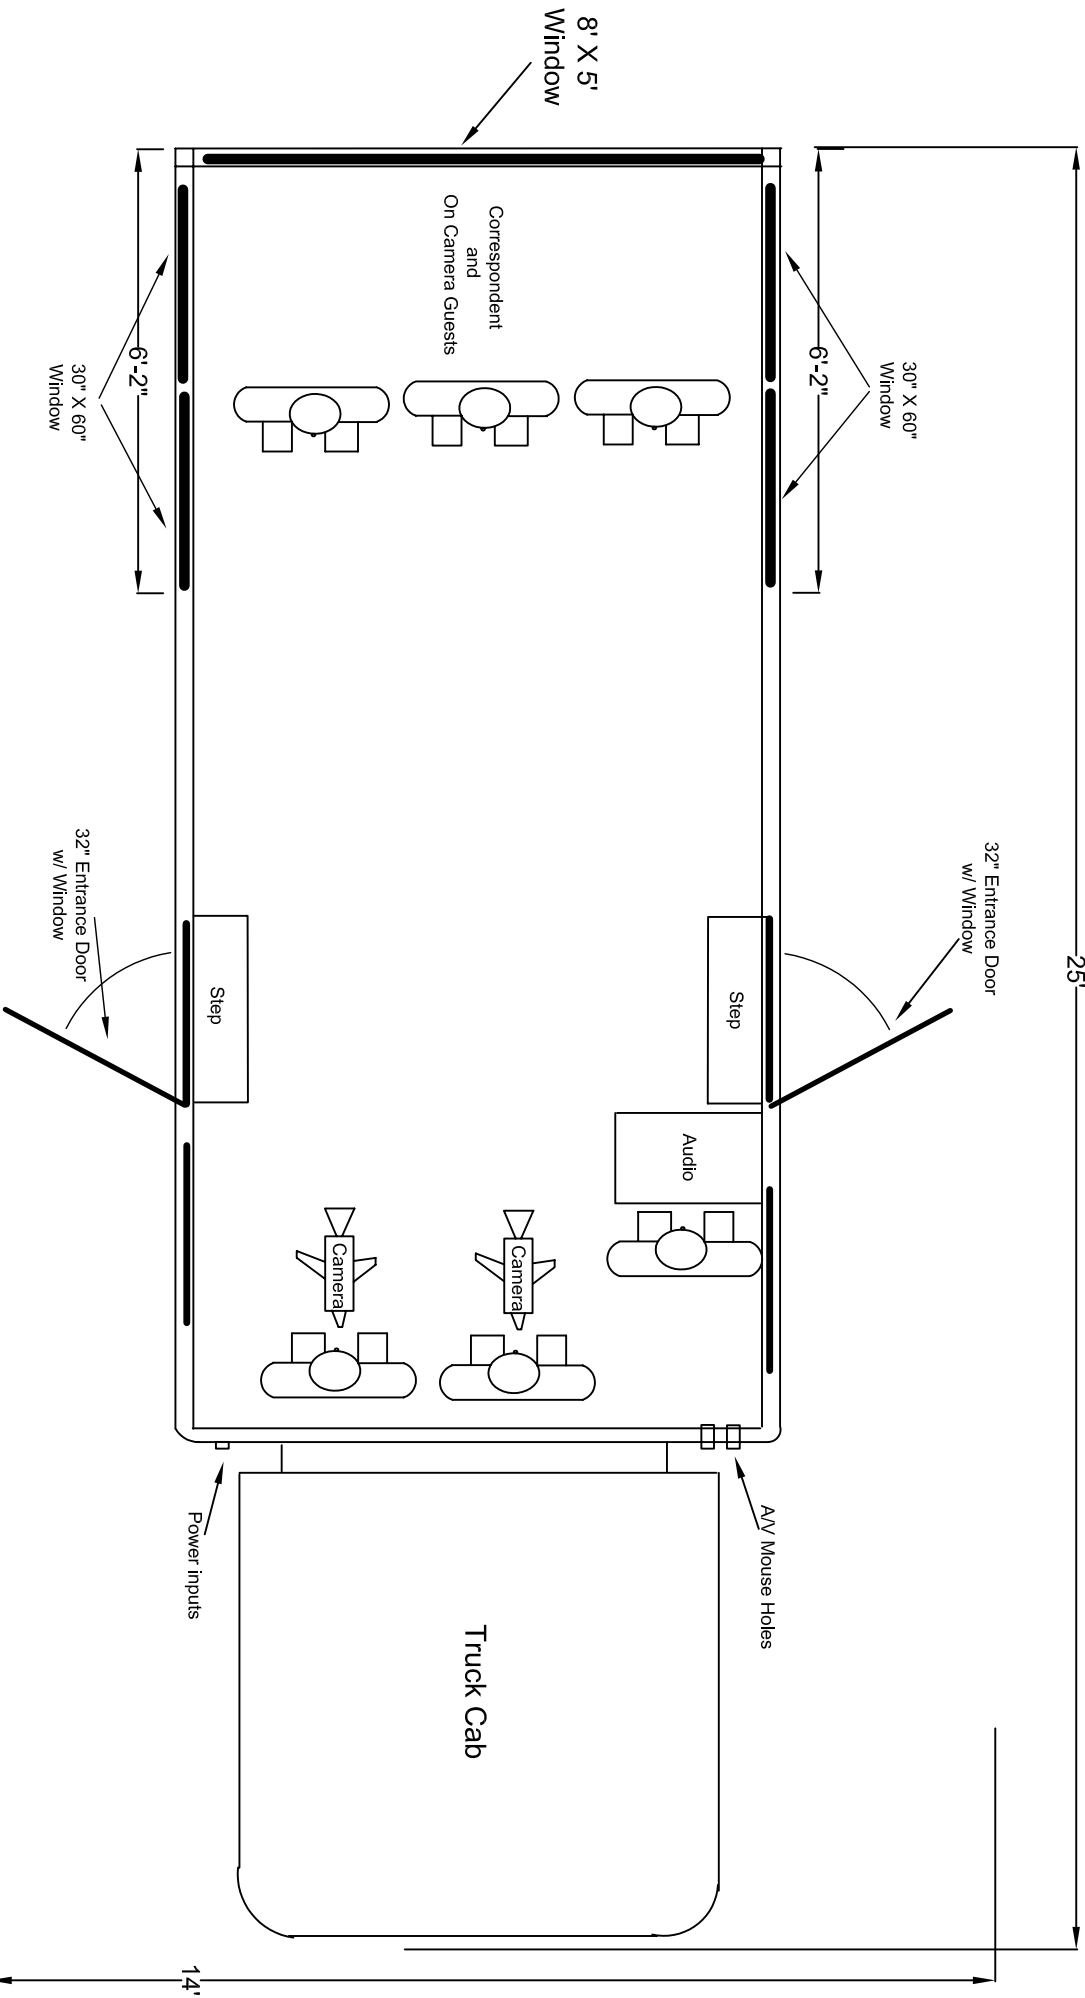

White Mini Truck Studio Crew Floor Plan

Total Outside Length
25'

Scale: 3/8" = 1'